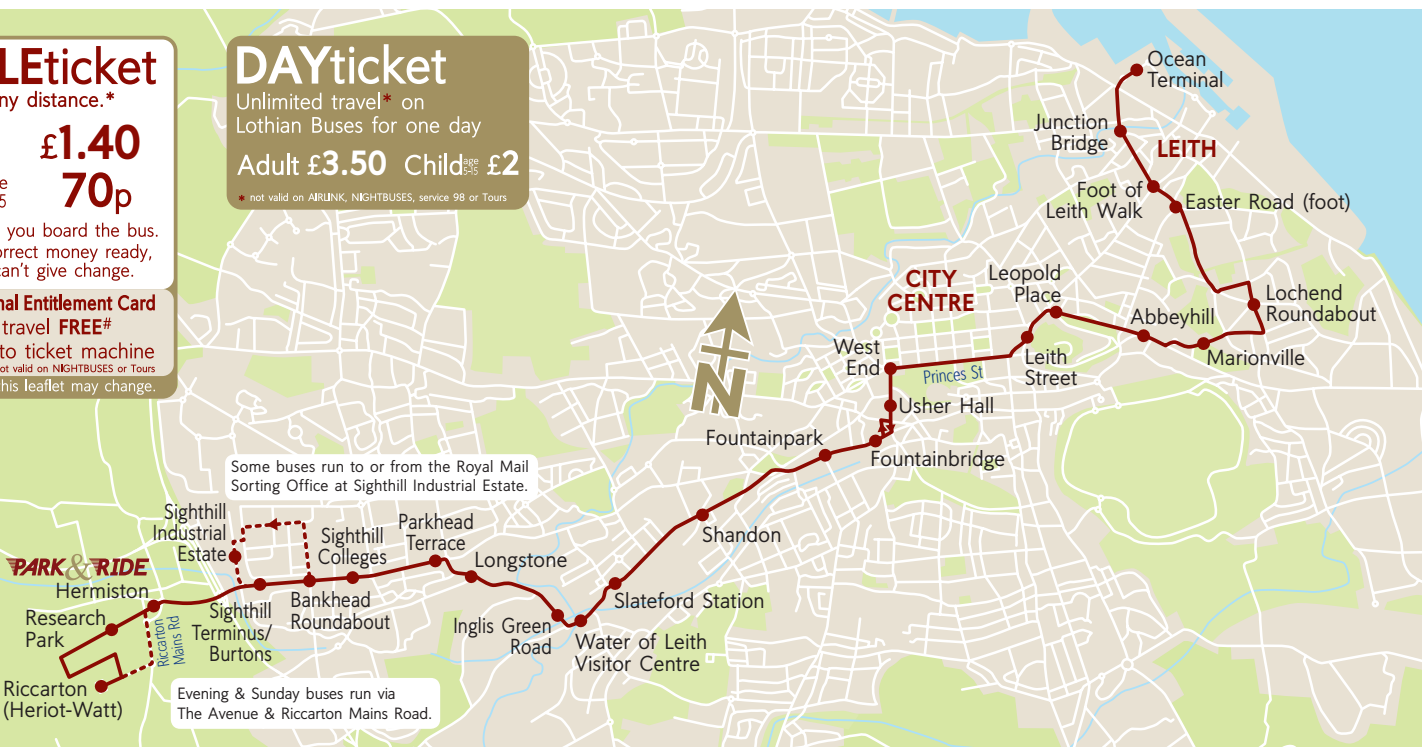

We've made some changes to your local bus service from 4 March 2012:

- Minor timetable changes.
- Revised adult single & adult DAYticket fares.

REASONS TO TRAVEL			SERVICE FREQUENCY	
			During the day Mon-Sat	Evenings and Sunday
Our buses are EASYACCESS with ramps and wheelchair space	CCTV filming to help combat anti-social behaviour	Our modern fleet of buses meet strict emissions standards	every 15 mins	every 30 mins

FOR EVERYTHING LOTHIAN BUSES

www.lothianbuses.com **0131 555 6363**

KEEP UP TO DATE WITH LOTHIAN BUSES

For service updates follow us on Twitter: twitter.com/on_lothianbuses Get real-time departures from your local bus stop: mybustracker.co.uk

GOT SOMETHING TO SAY?

Email us at: mail@lothianbuses.com Phone us on: **0131 554 4494**

or write to Customer Services at Lothian Buses, 55 Annandale Street, Edinburgh EH7 4AZ

SINGLEticket

one fare – any distance.*

Adult **£1.40**
Child^{age 5-15} **70p**

Buy one when you board the bus. Please have correct money ready, as our buses can't give change.

Scottish National Entitlement Card holders travel FREE#
– hold card to ticket machine
not valid on NIGHTBUSES or Tours
Prices shown in this leaflet may change.

DAYticket

Unlimited travel* on Lothian Buses for one day

Adult **£3.50** Child^{age 5-15} **£2**

* not valid on AIRLINK, NIGHTBUSES, service 98 or Tours

Buses **25, X25 & 45** also serve Hermiston P&R & Riccarton – see separate timetable leaflets for details.

Route

Riccarton, The Avenue, Boundary Road East, Boundary Road North, Research Avenue North, Riccarton Mains Road, Hermiston Park & Ride, Calder Road, Sighthill, Calder Road, Longstone Road, Inglis Green Road, Slateford Road, Angle Park Terrace, Dundee Street, Fountainbridge, Semple Street, Morrison Street, Lothian Road, Princes Street, Leith Street, Leith Walk, London Road, Marionville Road, Restalrig Road South, Restalrig Road, Lochend Avenue, Lochend Road, Duke Street, Great Junction Street, North Junction Street, Britannia Way, Ocean Drive, Leith (Ocean Terminal) .
Return via reverse of above route to Lothian Road, then Fountainbridge, then as reverse of above route.