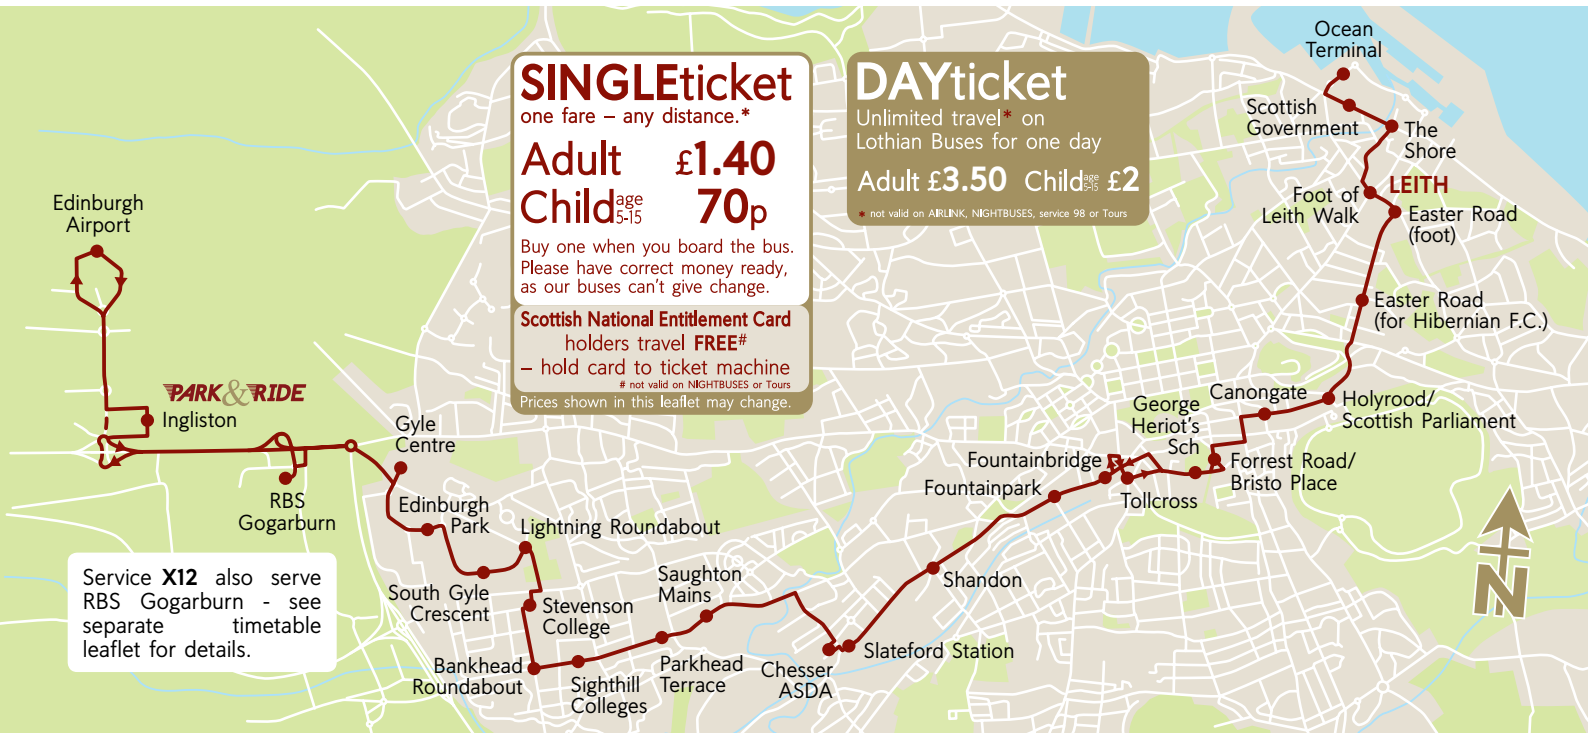

Welcome aboard service 35.

We've made some changes to your local bus service from 24 June 2012:

- MORE BUSES! Revised Monday to Friday timetable with buses now running every 12 minutes during the day.
- No changes to Saturday & Sunday timetables.

REASONS TO TRAVEL		SERVICE FREQUENCY		
		During the day Mon-Fri	During the day Saturday	Evenings and Sunday
Our buses are EASYACCESS with ramps and wheelchair space	Our modern fleet of buses meet strict emissions standards	every 12 mins	every 15 mins	every 30 mins

FOR EVERYTHING LOTHIAN BUSES

www.lothianbuses.com **0131 555 6363**

KEEP UP TO DATE WITH LOTHIAN BUSES

For service updates follow us on Twitter: twitter.com/on_lothianbuses

Get real-time departures from your local bus stop: mybustracker.co.uk

GOT SOMETHING TO SAY?

Email us at: mail@lothianbuses.com

Phone us on: **0131 554 4494**

or write to Customer Services at Lothian Buses, 55 Annandale Street, Edinburgh EH7 4AZ

Route

Edinburgh Airport, Eastfield Road, Ingliston PARK & RIDE, A8 Glasgow Road, RBS HQ access roads, Glasgow Road, Gogar roundabout, South Gyle Broadway, Gyle Avenue, Gyle Centre, Gyle Avenue, Lochside Crescent, Redheughs Avenue, South Gyle Crescent, South Gyle Access, Bankhead Drive, Bankhead Avenue, Calder Road, Gorgie Road, Chesser Avenue, New Market Road, Chesser Avenue, Slateford Road, Angle Park Terrace, Dundee Street, Fountainbridge, Semple Street, Morrison Street, Lothian Road, Earl Grey Street, Lauriston Place, Forrest Road, Chambers Street, South Bridge, High Street, Canongate, Abbeyhill, Abbeymount, Easter Road, Duke Street, Great Junction Street, Henderson Street, The Shore, Commercial Street, Britannia Way, Ocean Boulevard, Ocean Terminal.

Return via reverse of above route to Chambers Street, Bristo Place, Teviot Place, Lauriston Place, Lady Lawson Street, East Fountainbridge, Fountainbridge then as reverse of above route.